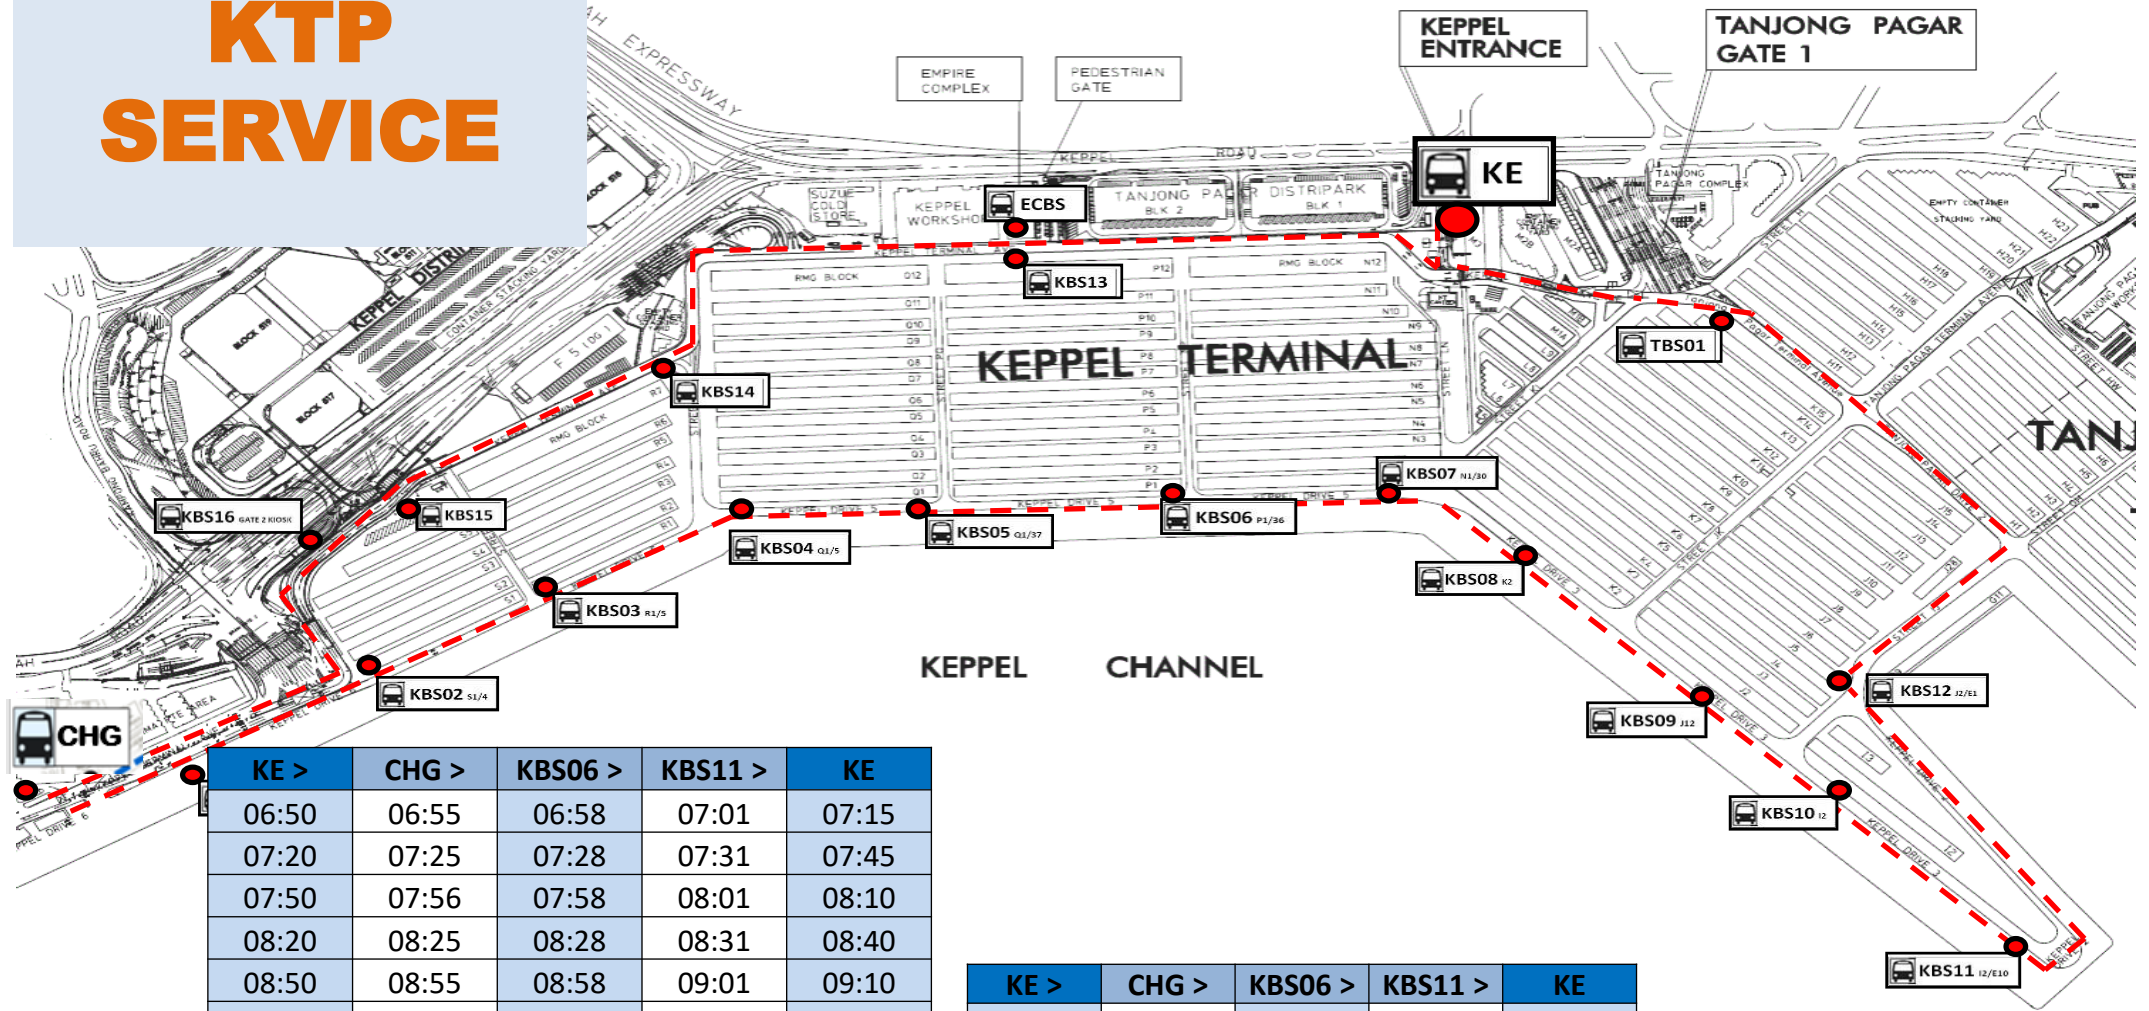

BKE

SERVICE

Brani – Keppel
Entrance Service

KE >	CHG >	BTB >	BTY >	BTB >	CHG >	KE
06:20	06:25	06:30	==>	06:45	06:50	06:55
07:00	07:05	07:10	==>	07:25	07:30	07:35
07:40	07:45	07:50	==>	08:05	08:10	08:15
08:15	08:20	08:25	==>	08:40	08:45	08:50
08:50	08:55	09:00	==>	09:15	09:20	09:25
09:45	09:50	09:55	==>	10:10	10:15	10:20
10:20	10:25	10:30	==>	10:45	10:50	10:55
10:55	11:00	11:05	==>	11:20	11:25	11:30
11:30	11:35	11:40	==>	11:55	12:00	12:05
12:05	12:10	12:15	==>	12:33	12:38	12:43
13:20	13:25	13:30	==>	13:45	13:50	13:55
14:30	14:35	14:40	==>	14:55	15:00	15:05
15:05	15:10	15:15	==>	15:35	15:40	15:45
15:45	15:50	15:55	==>	16:10	16:15	16:20
16:45	16:50	16:55	==>	17:10	17:15	17:20
17:25	17:30	17:35	NO YARD		17:40	17:45
17:45	17:50	17:55	==>	18:10	18:15	18:20
18:25	18:30	18:35	==>	18:50	18:55	19:00
19:10	19:15	19:20	==>	19:40	19:45	19:50
19:50	19:55	20:00	==>	20:15	20:20	20:25
20:40	20:45	20:50	==>	21:05	21:10	21:15
21:40	21:45	21:50	==>	22:05	22:10	22:15
22:15	22:20	22:25	==>	22:40	22:45	22:50
23:00	23:05	23:10	==>	23:25	23:30	23:35
23:35	23:40	23:45				
23:40	==>	23:55	==>		00:20	
01:10	==>	01:25	==>		01:50	
02:35	==>	02:50	==>		03:15	
04:40	==>	04:55	==>		05:20	

} Mini Bus

KTP SERVICE

KE >	CHG >	KBS06 >	KBS11 >	KE
06:50	06:55	06:58	07:01	07:15
07:20	07:25	07:28	07:31	07:45
07:50	07:56	07:58	08:01	08:10
08:20	08:25	08:28	08:31	08:40
08:50	08:55	08:58	09:01	09:10
09:30	09:35	09:38	09:41	09:50
10:10	10:15	10:18	10:21	10:30
10:50	10:55	10:58	11:01	11:10
11:30	11:35	11:38	11:41	11:50
12:10	12:15	12:18	12:21	12:30
12:50	12:55	12:58	13:01	13:10
13:30	13:35	13:38	13:41	13:50
14:10	14:15	14:18	14:21	14:30
14:50	14:55	14:58	15:01	15:10
15:30	15:35	15:38	15:41	15:50
16:05	16:10	16:13	16:16	16:25
16:40	16:45	16:48	16:51	17:00

Mini Bus