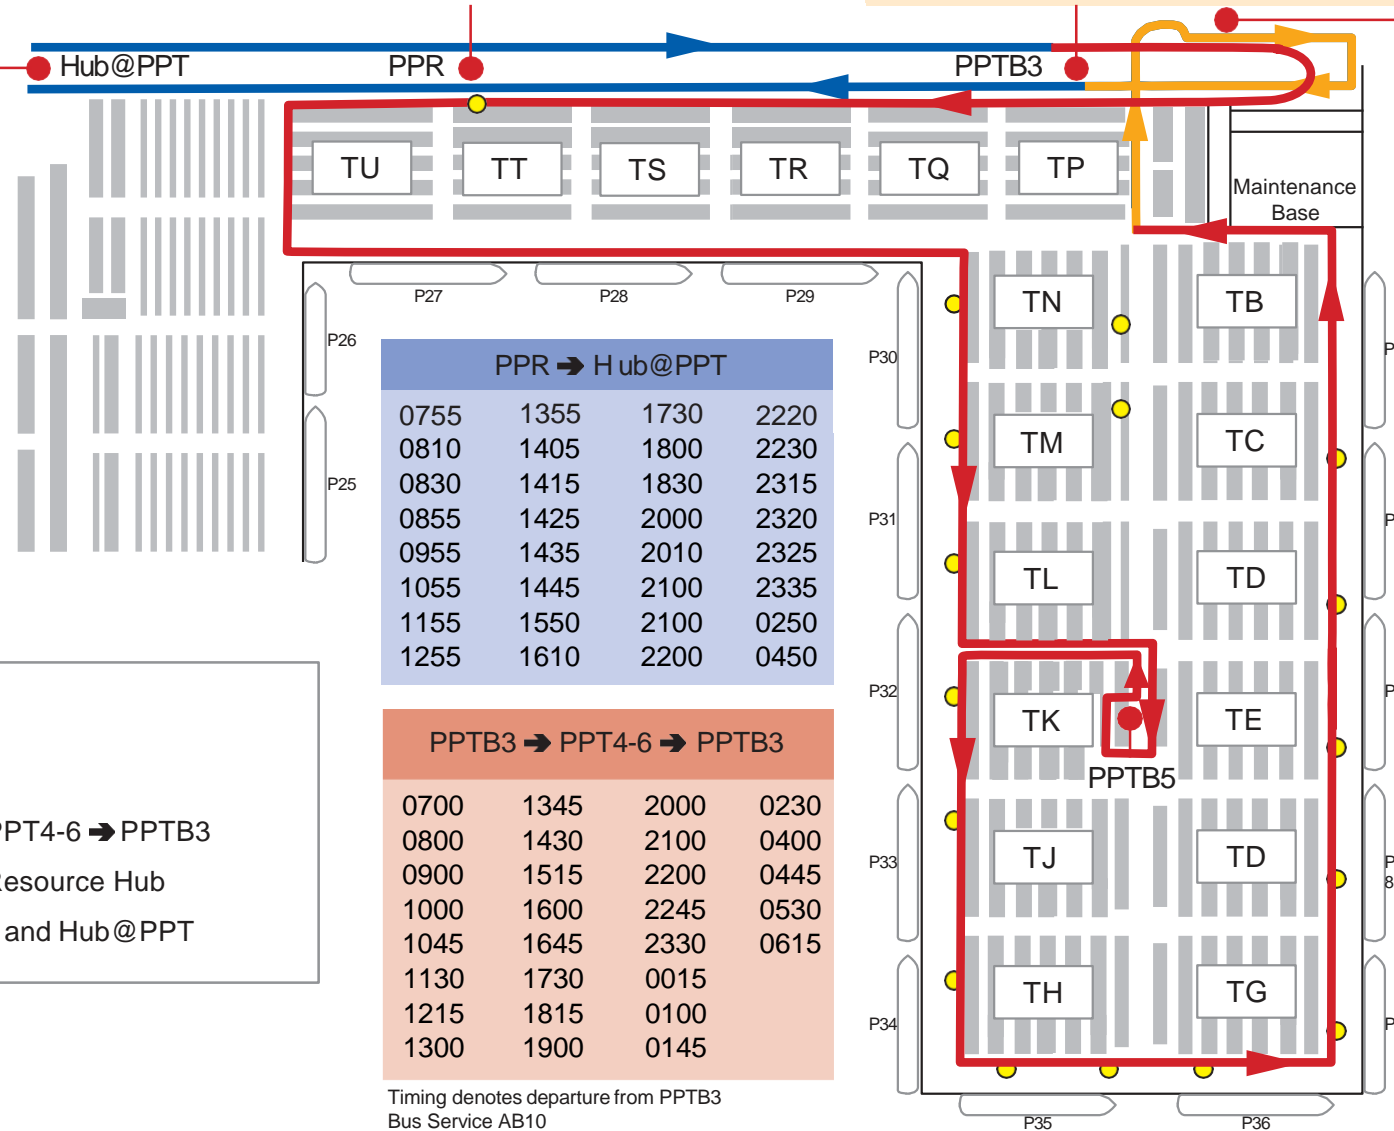

Timings in **BLUE**: Will bypass PPR and go straight to PPTB3.

Hub@PPT → PPR		
0615	1355	1910
0625	1405	2040
0635	1415	2140
0715	1425	2150
0725	1525	2200
0835	1540	2210
0935	1550	2255
1035	1635	2300
1135	1710	2305
1235	1740	2315
1335	1810	0230
1345	1830	0430

Resource Hub → PPR			
0750	1350	1725	2215
0805	1400	1755	2225
0825	1410	1825	2310
0850	1420	1955	2315
0950	1430	2005	2320
1050	1440	2020	2330
1150	1545	2055	0245
1250	1605	2155	0445

PPR → Hub@PPT			
0755	1355	1730	2220
0810	1405	1800	2230
0830	1415	1830	2315
0855	1425	2000	2320
0955	1435	2010	2325
1055	1445	2100	2335
1155	1550	2100	0250
1255	1610	2200	0450

PPTB3 → PPT4-6 → PPTB3			
0700	1345	2000	0230
0800	1430	2100	0400
0900	1515	2200	0445
1000	1600	2245	0530
1045	1645	2330	0615
1130	1730	0015	
1215	1815	0100	
1300	1900	0145	

Legend

- Building
- Bus stop
- ➔ PPTB3 → PPT4-6 → PPTB3
- ➔ PPTB3 → Resource Hub
- ➔ To/Fro PPR and Hub@PPT

Timing denotes departure from PPTB3 Bus Service AB10

For Ship Crew Exiting the Port

- Take Bus Service **AB10 (Red loop)** to PPTB3 Bus Bay.
- At PPTB3 Bus Bay, transfer to Bus Service **EW1 (Blue Loop)** for connection to Hub@PPT & immigration clearance.
- All safety regulations and safe distancing measures will apply in the port.
- Should you encounter any problem in the port, pls contact our duty manager at the respective control centre
 - PPT4: 6771 6450
 - PPT5: 6771 6500
 - PPT6: 6771 6777