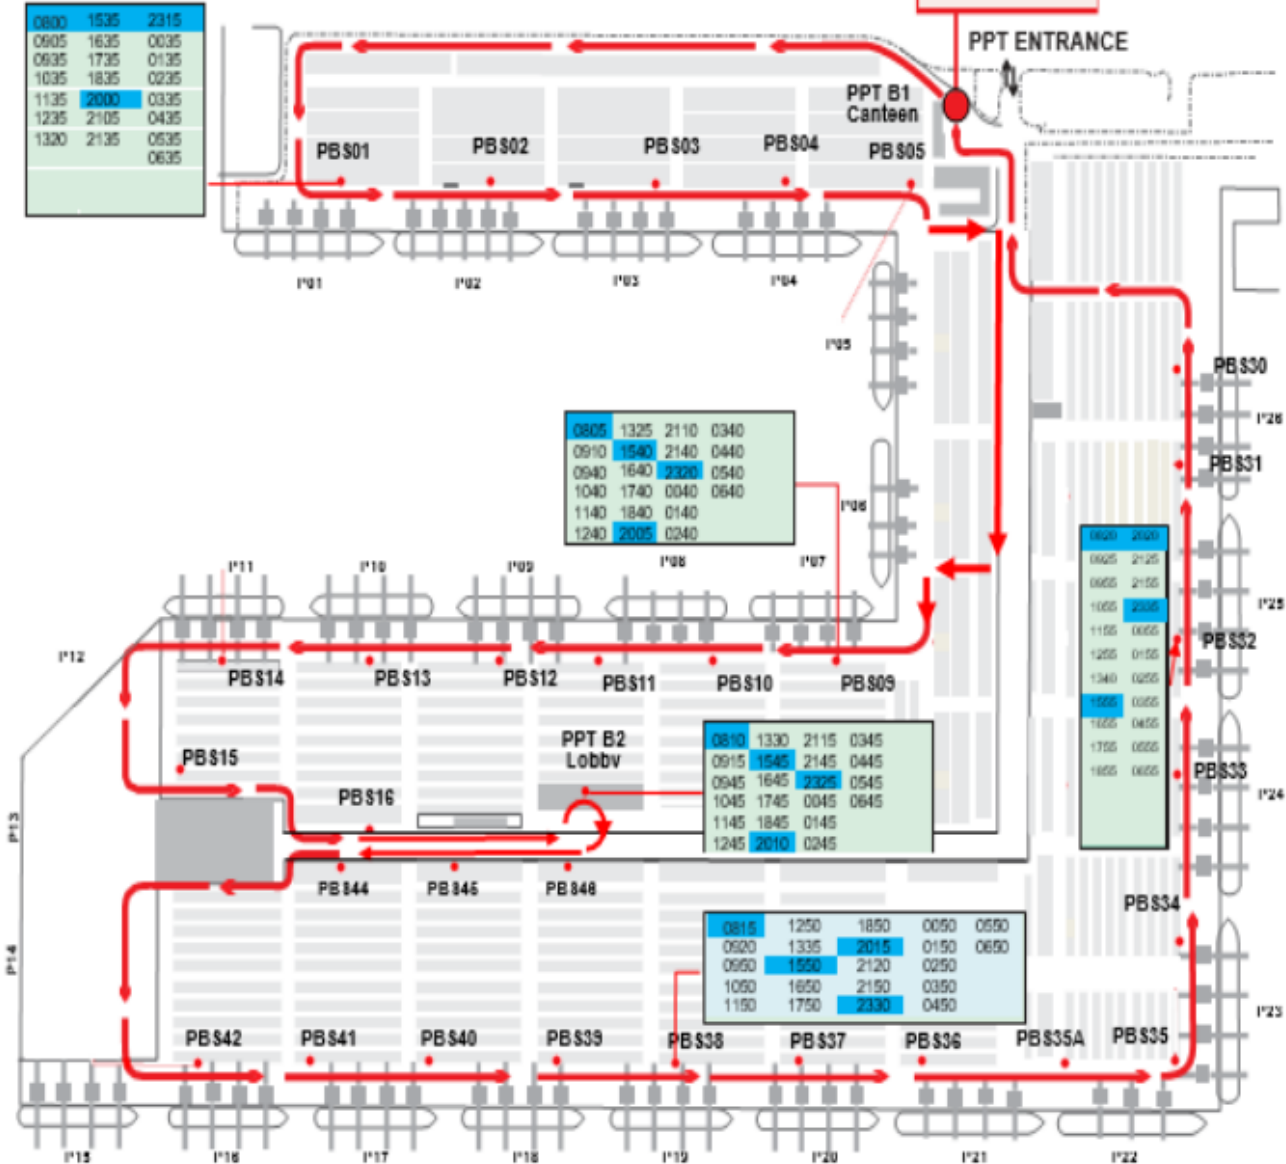

## Pasir Panjang Terminals 1-3 Bus route

Board Bus Service **SW 3** and **SW 4/5/6** timings highlighted in **Blue**  
 Board **EW1** to connect over to PPTB3 and PPT4-6

Updated as of  
23 Aug 2023

PPT1B	PBS01	PBS02	PBS03	PBS04	PBS09	PBS10	PBS11	PBS12	PBS13	PBS14	PBS15	PBS16	PPTB	PBS48	PBS46	PBS44
07:55	08:00	08:01	08:02	08:03	08:05	08:06	08:06	08:07	08:07	08:08	08:09	08:09	08:10	08:11	08:11	08:12
09:00	09:05	09:06	09:07	09:08	09:10	09:11	09:11	09:12	09:12	09:13	09:14	09:14	09:15	09:16	09:16	09:17
09:30	09:35	09:36	09:37	09:38	09:40	09:41	09:41	09:42	09:42	09:43	09:44	09:44	09:45	09:46	09:46	09:47
10:30	10:35	10:36	10:37	10:38	10:40	10:41	10:41	10:42	10:42	10:43	10:44	10:44	10:45	10:46	10:46	10:47
11:30	11:35	11:36	11:37	11:38	11:40	11:41	11:41	11:42	11:42	11:43	11:44	11:44	11:45	11:46	11:46	11:47
12:30	12:35	12:36	12:37	12:38	12:40	12:41	12:41	12:42	12:42	12:43	12:44	12:44	12:45	12:46	12:46	12:47
13:15	13:20	13:21	13:22	13:23	13:25	13:26	13:26	13:27	13:27	13:28	13:29	13:29	13:30	13:31	13:31	13:32
15:30	15:35	15:36	15:37	15:38	15:40	15:41	15:41	15:42	15:42	15:43	15:44	15:44	15:45	15:46	15:46	15:47
16:30	16:35	16:36	16:37	16:38	16:40	16:41	16:41	16:42	16:42	16:43	16:44	16:44	16:45	16:46	16:46	16:47
17:30	17:35	17:36	17:37	17:38	17:40	17:41	17:41	17:42	17:42	17:43	17:44	17:44	17:45	17:46	17:46	17:47
18:30	18:35	18:36	18:37	18:38	18:40	18:41	18:41	18:42	18:42	18:43	18:44	18:44	18:45	18:46	18:46	18:47
19:55	20:00	20:01	20:02	20:03	20:05	20:06	20:06	20:07	20:07	20:08	20:09	20:09	20:10	20:11	20:11	20:12
21:00	21:05	21:06	21:07	21:08	21:10	21:11	21:11	21:12	21:12	21:13	21:14	21:14	21:15	21:16	21:16	21:17
21:30	21:35	21:36	21:37	21:38	21:40	21:41	21:41	21:42	21:42	21:43	21:44	21:44	21:45	21:46	21:46	21:47
23:10	23:15	23:16	23:17	23:18	23:20	23:21	23:21	23:22	23:22	23:23	23:24	23:24	23:25	23:26	23:26	23:27
00:30	00:35	00:36	00:37	00:38	00:40	00:41	00:41	00:42	00:42	00:43	00:44	00:44	00:45	00:46	00:46	00:47
01:30	01:35	01:36	01:37	01:38	01:40	01:41	01:41	01:42	01:42	01:43	01:44	01:44	01:45	01:46	01:46	01:47
02:30	02:35	02:36	02:37	02:38	02:40	02:41	02:41	02:42	02:42	02:43	02:44	02:44	02:45	02:46	02:46	02:47
03:30	03:35	03:36	03:37	03:38	03:40	03:41	03:41	03:42	03:42	03:43	03:44	03:44	03:45	03:46	03:46	03:47
04:30	04:35	04:36	04:37	04:38	04:40	04:41	04:41	04:42	04:42	04:43	04:44	04:44	04:45	04:46	04:46	04:47
05:30	05:35	05:36	05:37	05:38	05:40	05:41	05:41	05:42	05:42	05:43	05:44	05:44	05:45	05:46	05:46	05:47
06:30	06:35	06:36	06:37	06:38	06:40	06:41	06:41	06:42	06:42	06:43	06:44	06:44	06:45	06:46	06:46	06:47