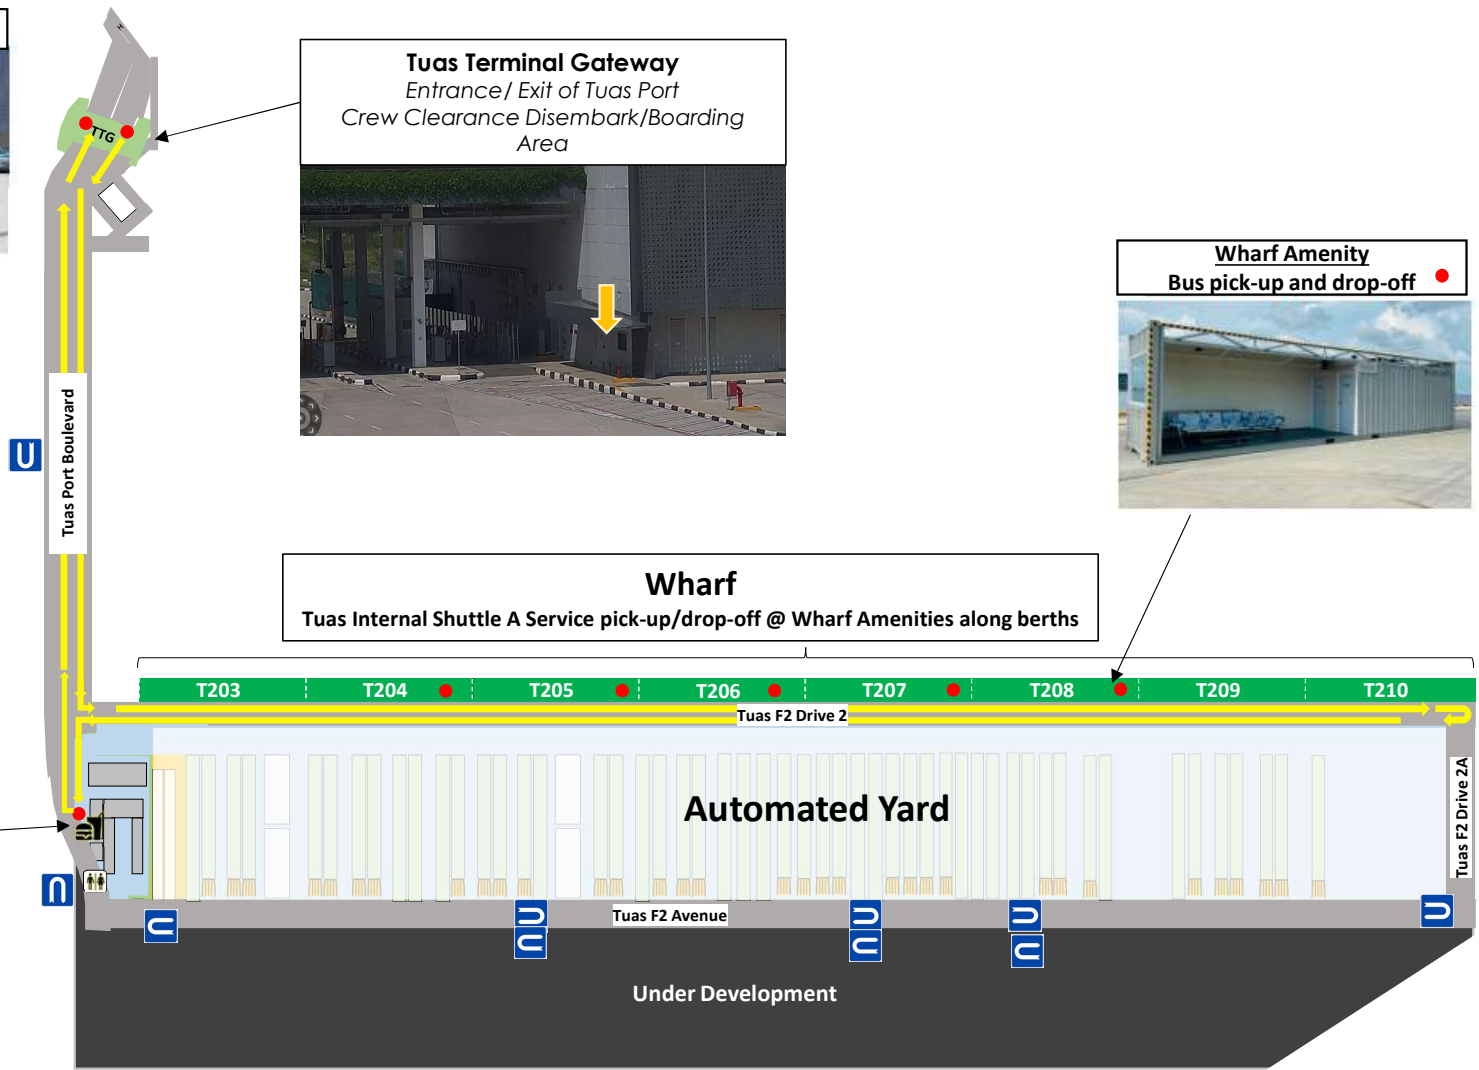

Tuas Port Internal Shuttle Bus

Tuas Terminal Gateway
Entrance/ Exit of Tuas Port
Crew Clearance Disembark/Boarding Area

Wharf Amenity
Bus pick-up and drop-off

Legend
 Shuttle bus Route
 Pick-up/Drop-off Locations

Bus Route
 TTG → Tuas F2 Nexus → Wharf
 Wharf → Tuas F2 Nexus → TTG

Tuas F2 Nexus

STRICTLY CONFIDENTIAL. All rights reserved. No content can be reproduced without permission.

Tuas Internal Shuttle A (24HR) Service

As at 1st August 2023

Wharf (Out)	TTG (In-Gate)
03:40	04:00
04:40	05:00
05:40	06:00
07:40	08:00
08:40	09:00
09:40	10:00
10:40	
11:40	11:55
On-Demand	
13:40	13:55
15:40	16:00
16:40	17:00
17:40	
19:40	20:00
20:40	21:00
21:40	
23:40	23:55
On-Demand	
01:40	01:55