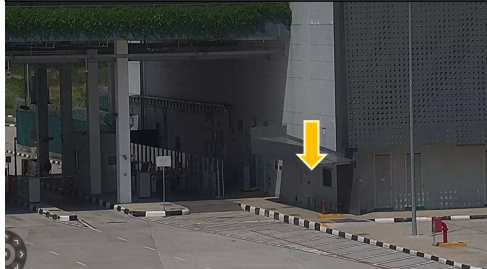

Tuas Port Internal Shuttle Bus

Tuas Terminal Gateway
Entrance/ Exit of Tuas Port
Crew Clearance Disembark/Boarding Area

Wharf Amenity
Bus pick-up and drop-off

Legend
 Shuttle bus Route
 Pick-up/Drop-off Locations

Bus Route
 TTG → Tuas F2 Nexus → Wharf
 Wharf → Tuas F2 Nexus → TTG

Tuas F2 Nexus

STRICTLY CONFIDENTIAL. All rights reserved. No content can be reproduced without permission.

Tuas Internal Shuttle A (24HR) Service