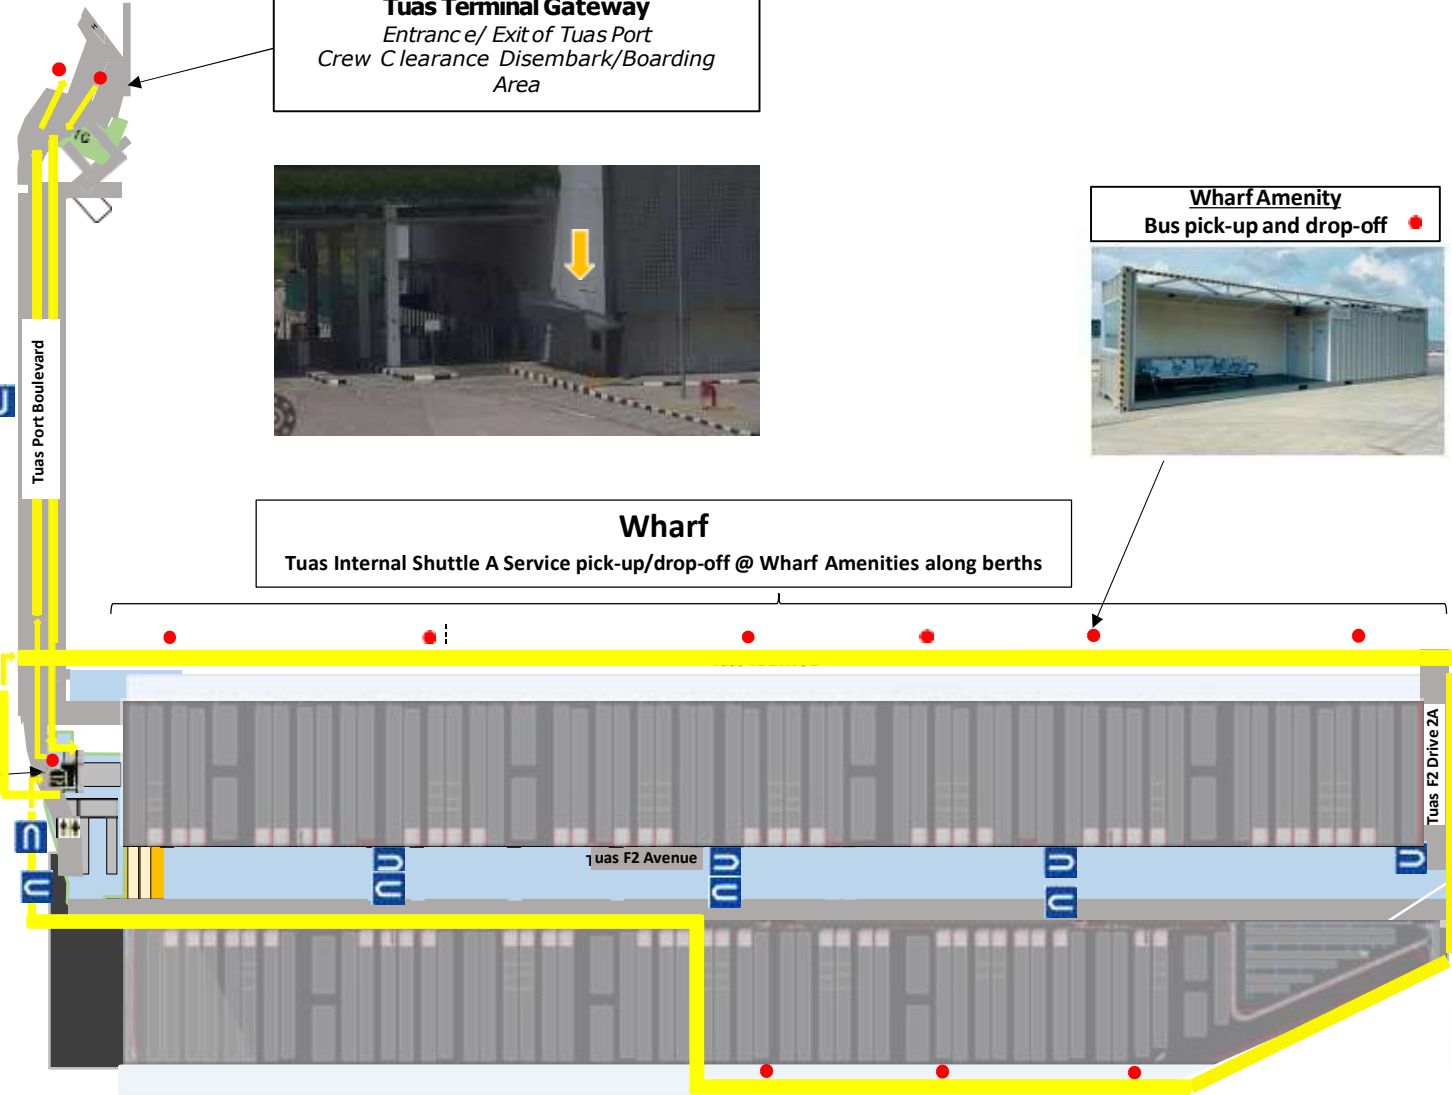

**Tuas Port Internal Shuttle Bus**

**Tuas Terminal Gateway**  
Entrance/ Exit of Tuas Port  
Crew Clearance Disembark/Boarding Area

**Wharf Amenity**  
Bus pick-up and drop-off

**Wharf**  
Tuas Internal Shuttle A Service pick-up/drop-off @ Wharf Amenities along berths

**Legend**

- Shuttle bus Route
- Pick-up/Drop-off Locations

**Bus Route**

- TTG → Tuas F2 Nexus → Wharf
- Wharf → Tuas F2 Nexus → TTG

## Tuas Internal Shuttle A (24hr) Service

Wharf (Out)	TTG (In-Gate)
03:45	04:10
04:45	05:10
05:45	06:10
	07:20
07:45	08:10
08:45	09:10
09:45	10:10
10:45	
On-Demand 11:15 - 13:15	
13:45	14:15
15:45	16:10
16:45	17:10
17:45	
19:45	20:10
20:45	21:10
21:45	
On-Demand 23:30 – 01:15	
01:45	
On-Demand 02:05-03:00	