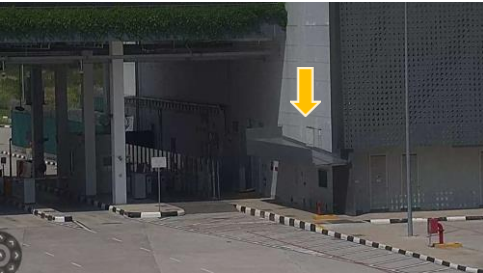

**Tuas Port Internal Shuttle Bus**

**Tong Tar Bus**

**Legend**

- Shuttle bus Route
- Pick-up/Drop-off Locations

**Bus Route**

TTG → Tuas F2 Nexus → Wharf  
 Wharf → Tuas F2 Nexus → TTG

**Tuas F2 Nexus**

**Tuas Terminal Gateway**  
 Entrance/ Exit of Tuas Port  
 Crew Clearance Disembark/Boarding Area

**Wharf Amenity**  
 Bus pick-up and drop-off

**Wharf**  
 Tuas Internal Shuttle A Service pick-up/drop-off @ Wharf Amenities along berths

## Tuas Internal Shuttle-A (24hr) Service

Wharf (Out)	TTG (In-Gate)
	06:10
	07:20
07:50	08:10
08:50	09:10
09:50	10:10
	12:40
	14:10
	16:10
16:50	17:20
17:50	
19:50	20:10
20:50	21:10
21:50	22:10
	00:40
	04:10
04:50	05:10
05:50	