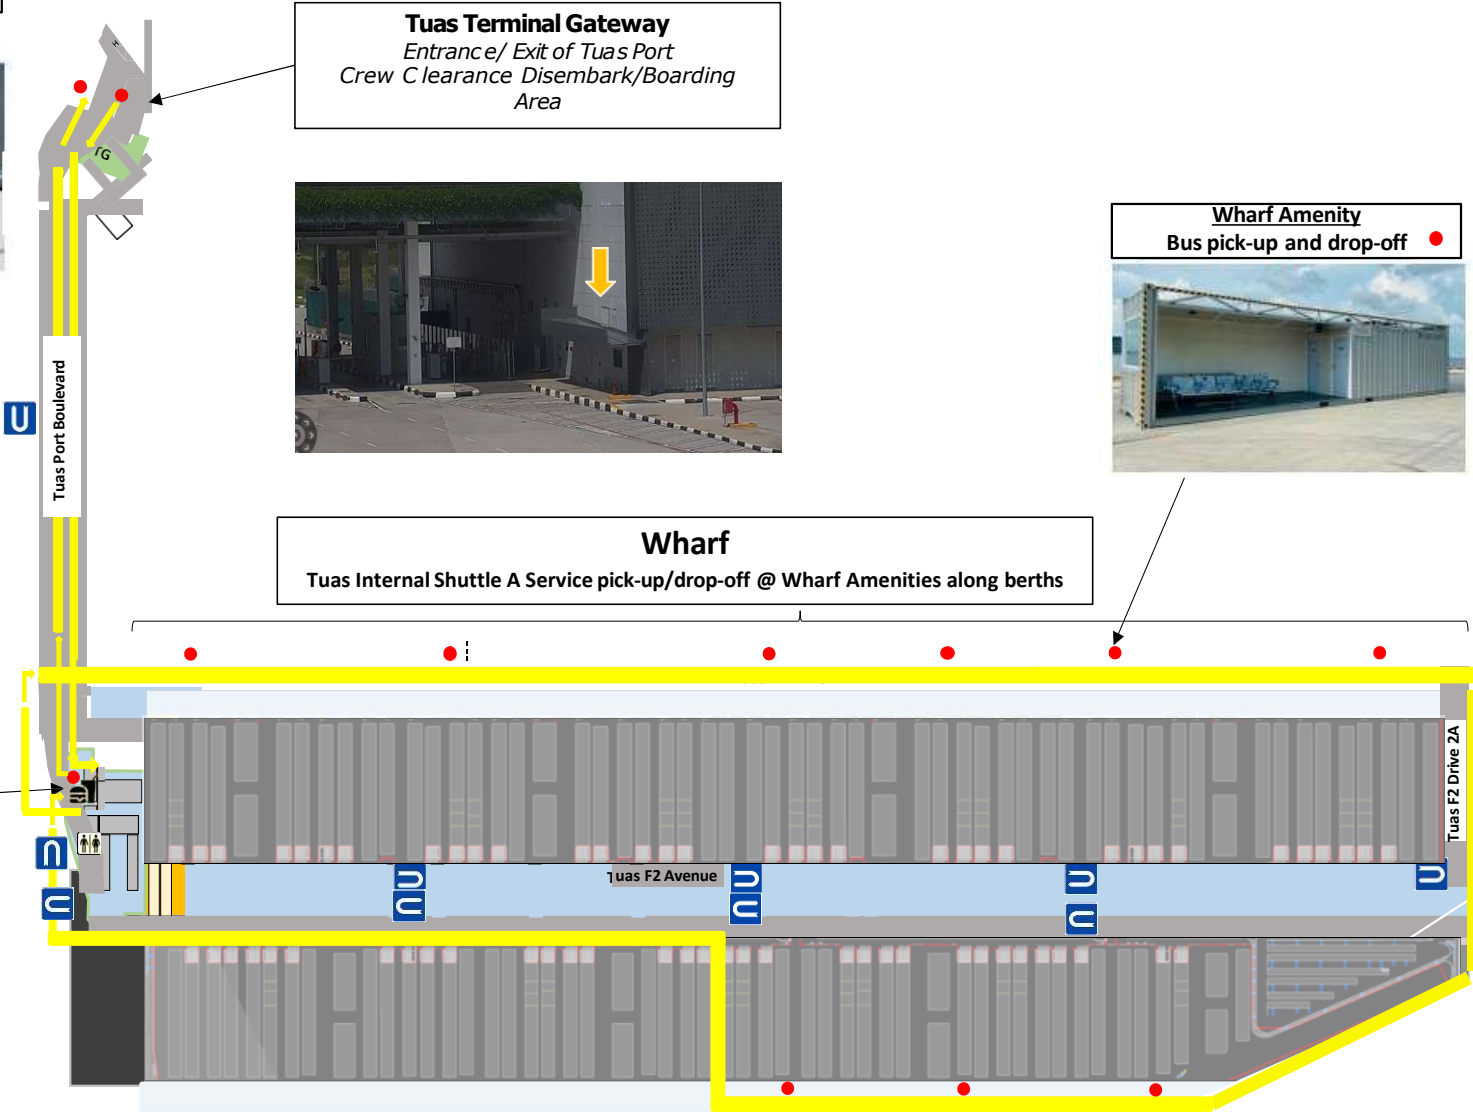

**Tuas Port Internal Shuttle Bus**

**Tong Tar Bus**

**Legend**

- Shuttle bus Route
- Pick-up/Drop-off Locations

**Bus Route**

TTG → Tuas F2 Nexus → Wharf  
 Wharf → Tuas F2 Nexus → TTG

**Tuas F2 Nexus**

**Tuas Terminal Gateway**  
 Entrance/ Exit of Tuas Port  
 Crew Clearance Disembark/Boarding Area

**Wharf Amenity**  
 Bus pick-up and drop-off

**Wharf**  
 Tuas Internal Shuttle A Service pick-up/drop-off @ Wharf Amenities along berths

## Tuas Internal Shuttle-A (24hr) Service

Wharf (Out)	TTG (In-Gate)
	06:10
	07:20
07:50	08:10
08:50	09:10
09:50	10:10
	12:40
	14:10
	16:10
16:50	17:20
17:50	
19:50	20:10
20:50	21:10
21:50	22:10
	00:40
	04:10
04:50	05:10
05:50	