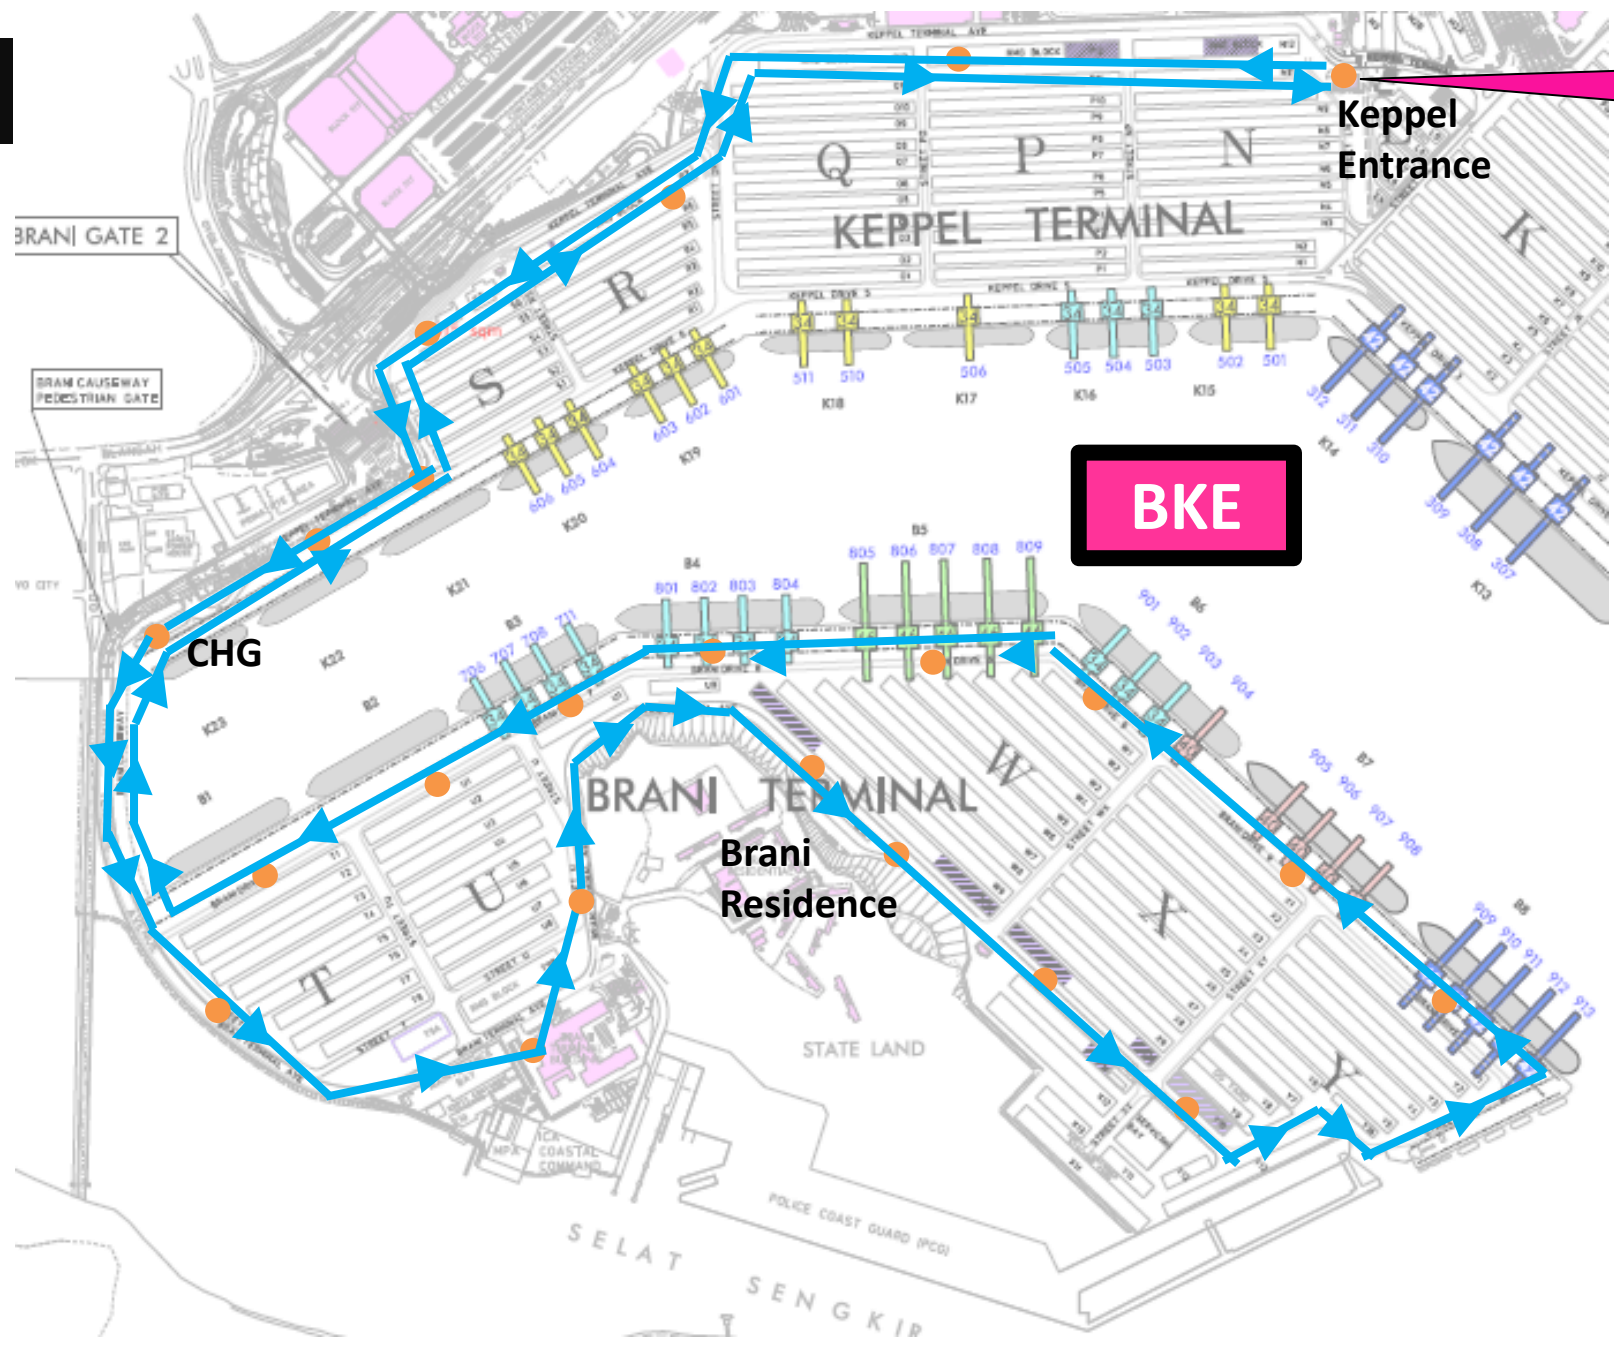

All Berth

Route will commence and end back here

— Trip start from Keppel Entrance and ends back at KE

All Berth (BKE)

KE>	CHG>	BTB>	BTY>	BTB>	CHG>	KE>
06:20	06:25	06:30	==>	06:45	06:50	06:55
06:40	06:45	06:50	Doesn't enter Yard		07:10	07:15
07:00	07:05	07:10	==>	07:25	07:30	07:35
07:40	07:45	07:50	==>	08:05	08:10	08:15
08:15	08:20	08:25	==>	08:40	08:45	08:50
08:50	08:55	09:00	==>	09:15	09:20	09:25
09:45	09:50	09:55	==>	10:10	10:15	10:20
10:20	10:25	10:30	==>	10:45	10:50	10:55
10:55	11:00	11:05	==>	11:20	11:25	11:30
11:30	11:35	11:40	==>	11:55	12:00	12:05
12:05	12:10	12:15	==>	12:33	12:38	12:43
13:20	13:25	13:30	==>	13:45	13:50	13:55
13:50	13:55	14:00	Doesn't enter Yard		14:20	14:25
14:30	14:35	14:40	==>	14:55	15:00	15:05
15:05	15:10	15:15	==>	15:35	15:40	15:45
15:45	15:50	15:55	==>	16:10	16:15	16:20
16:45	16:50	16:55	==>	17:10	17:15	17:20
17:25	17:30	17:35	Doesn't enter Yard		17:40	17:45
17:45	17:50	17:55	==>	18:10	18:15	18:20
18:25	18:30	18:35	==>	18:50	18:55	19:00
19:10	19:15	19:20	==>	19:40	19:45	19:50
19:30	19:35	19:40	Doesn't enter Yard		20:00	20:05
19:50	19:55	20:00	==>	20:15	20:20	20:25
20:40	20:45	20:50	==>	21:05	21:10	21:15
21:40	21:45	21:50	==>	22:05	22:10	22:15
22:15	22:20	22:25	==>	22:40	22:45	22:50
23:00	23:05	23:10	==>	23:25	23:30	23:35
23:35	23:40	23:45				