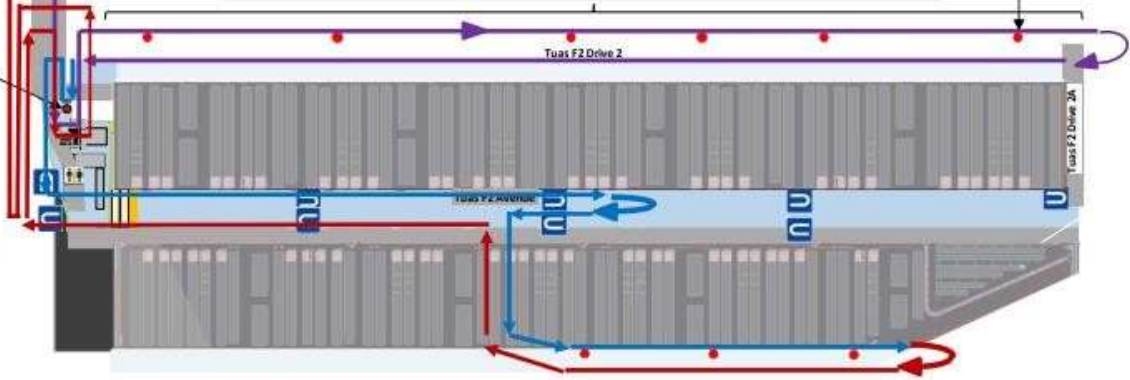

Wharf Amenity

- Bus pick-up and drop-off

Wharf

Tuas Internal Shuttle A Service pick-up/drop-off @ Wharf Amenities along berths

Tuas F2 Nexus Charging Bay

Wef 03 Nov 2025

Tuas Internal Shuttle-A (24hr) Service

TPTH >	AB Charging Bay>	N.Wharf >	AB Charging Bay>	S.Wharf >	AB Charging Bay >	TPTH
08:40	08:45	08:50 - 09:10	09:15	09:25 - 09:35	09:45	09:50
09:55	10:00	10:05 - 10:25	10:30	10:40 - 10:50	11:00	
16:05	16:10	16:15 - 16:35	16:40	16:50 - 17:00	17:10	17:15
20:40	20:45	20:50 - 21:10	21:15	21:25 - 21:35	21:45	21:50
21:55	22:00	22:05 - 22:25	22:30	22:40 - 22:50	23:00	
04:05	04:10	04:15 - 04:35	04:40	04:50 - 05:00	05:10	05:15